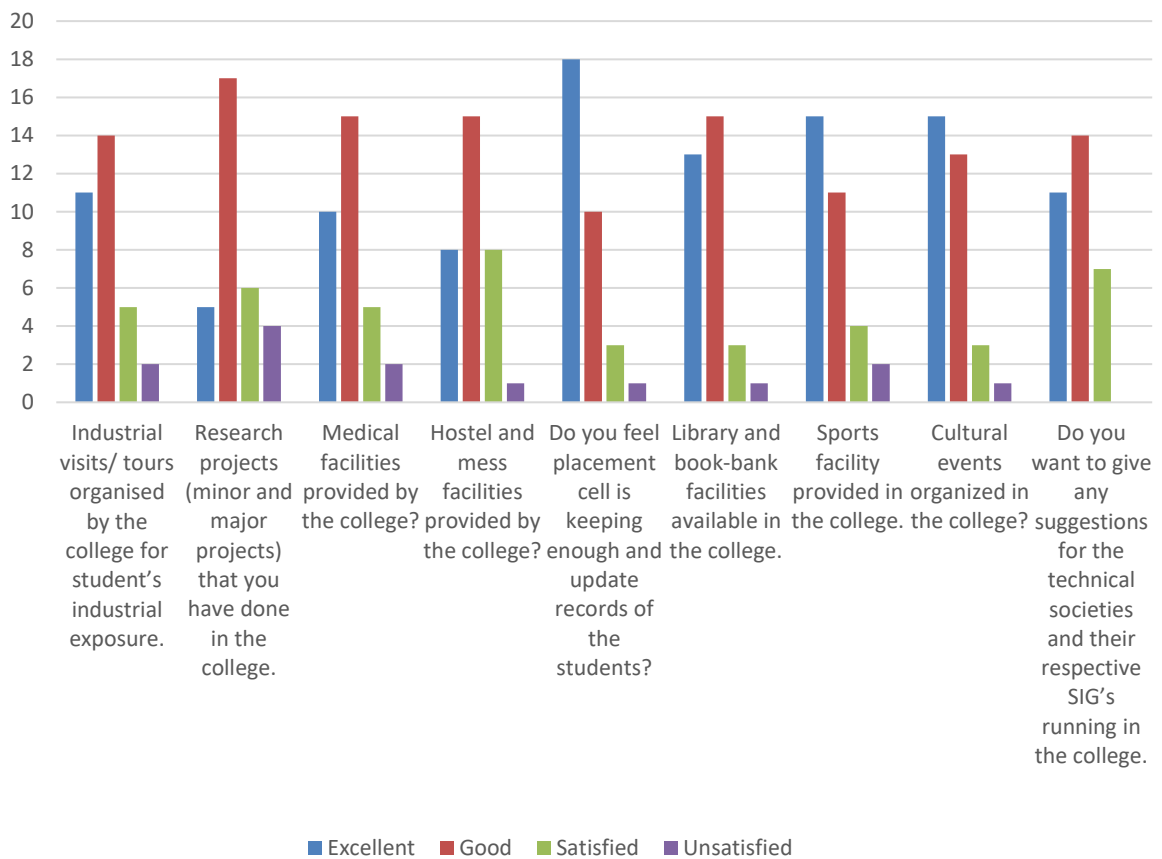

ECE Department College Feedback Analysis Batch 2016-2020

	Industrial visits/ tours organised by the college for student's industrial exposure.	Research projects (minor and major projects) that you have done in the college.	Medical facilities provided by the college?	Hostel and mess facilities provided by the college?	Do you feel placement cell is keeping enough and update records of the students?	Library and book-bank facilities available in the college.	Sports facility provided in the college.	Cultural events organized in the college?	Do you want to give any suggestions for the technical societies and their respective SIG's running in the college.
Excellent	11	5	10	8	18	13	15	15	11
Good	14	17	15	15	10	15	11	13	14
Satisfied	5	6	5	8	3	3	4	3	7
Unsatisfied	2	4	2	1	1	1	2	1	0

Chart Title