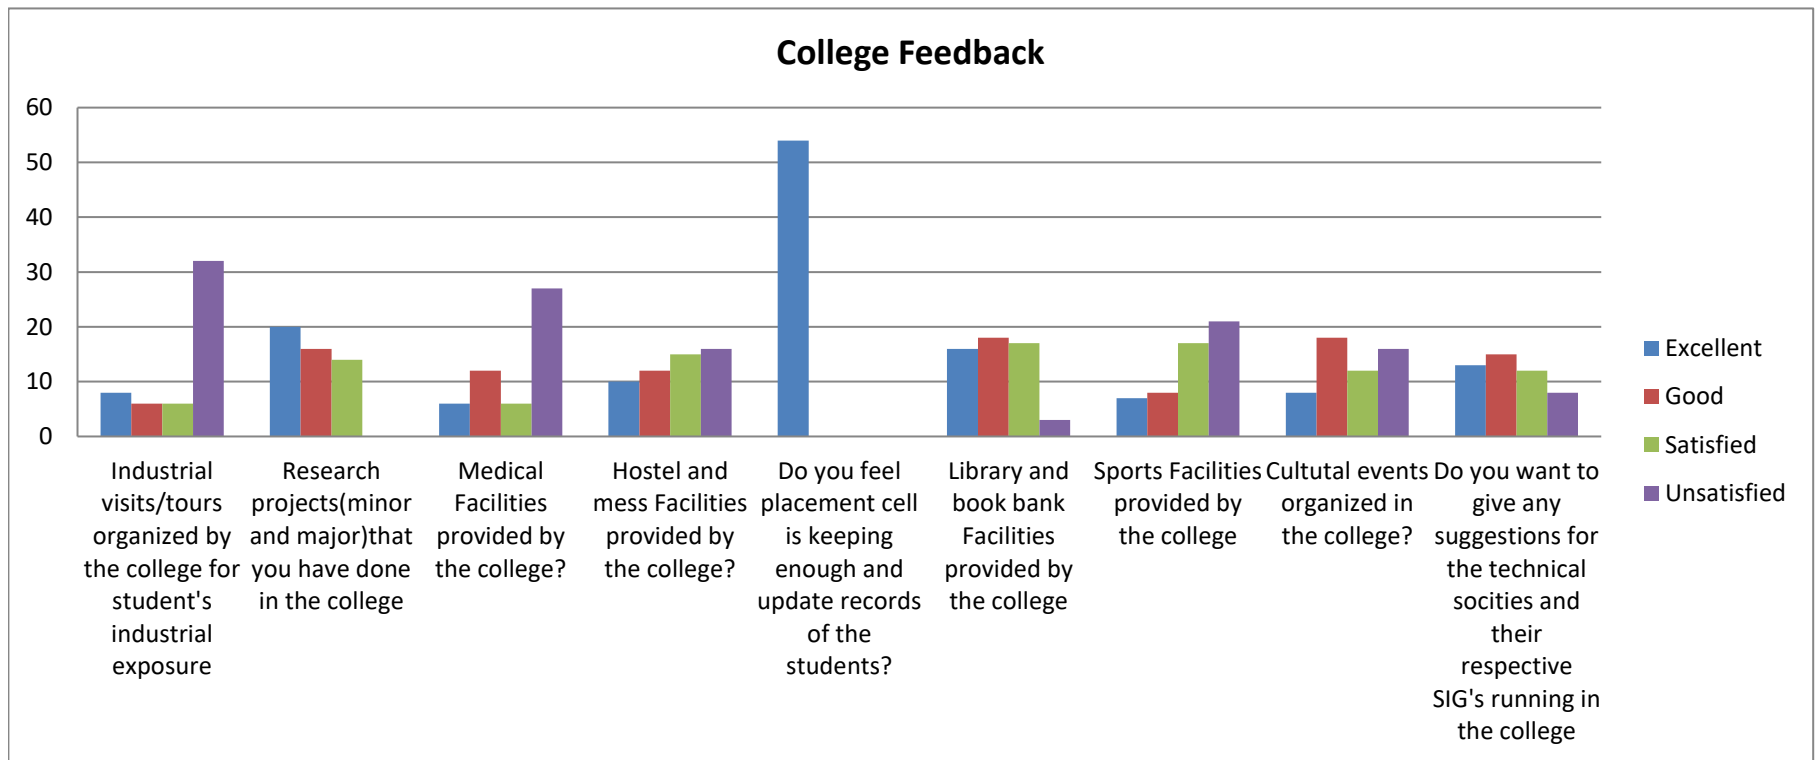

IT 2nd Shift College Feedback Analysis Batch:2016-2020

	Industrial visits/tours organized by the college for student's industrial exposure	Research projects(minor and major)that you have done in the college	Medical Facilities provided by the college?	Hostel and mess Facilities provided by the college?	Do you feel placement cell is keeping enough and update records of the students?	Library and book bank Facilities provided by the college	Sports Facilities provided by the college	Cultural events organized in the college?	Do you want to give any suggestions for the technical societies and their respective SIG's running in the college
Excellent	8	20	6	10	54	16	7	8	13
Good	6	16	12	12	0	18	8	18	15
Satisfied	6	14	6	15	0	17	17	12	12
Unsatisfied	32	0	27	16	0	3	21	16	8