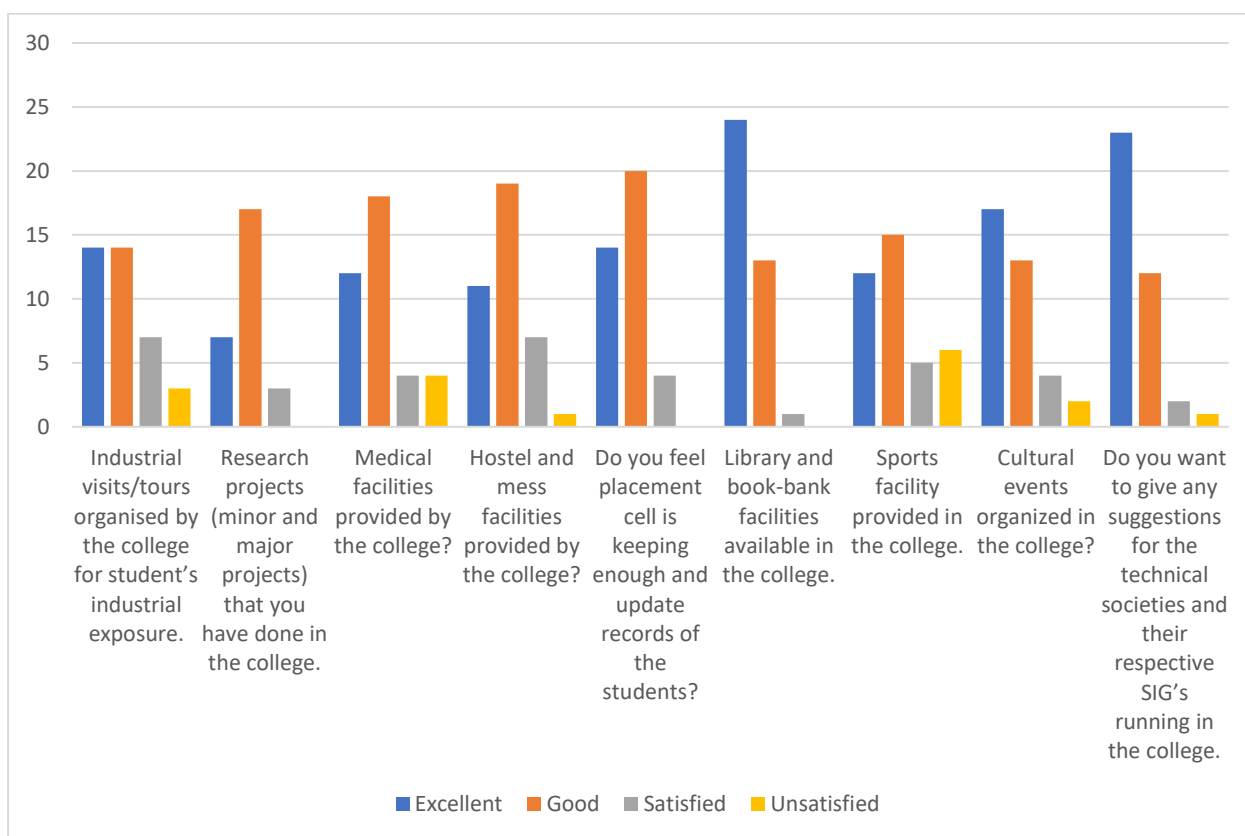

ECE Department College Feedback Analysis Batch 2016-2020

	Industrial visits/tours organised by the college for student's industrial exposure.	Research projects (minor and major projects) that you have done in the college.	Medical facilities provided by the college?	Hostel and mess facilities provided by the college?	Do you feel placement cell is keeping enough and update records of the students?	Library and book-bank facilities available in the college.	Sports facility provided in the college.	Cultural events organized in the college?	Do you want to give any suggestions for the technical societies and their respective SIG's running in the college.
Excellent	14	7	12	11	14	24	12	17	23
Good	14	17	18	19	20	13	15	13	12
Satisfied	7	3	4	7	4	1	5	4	2
Unsatisfied	3	0	4	1	0	0	6	2	1