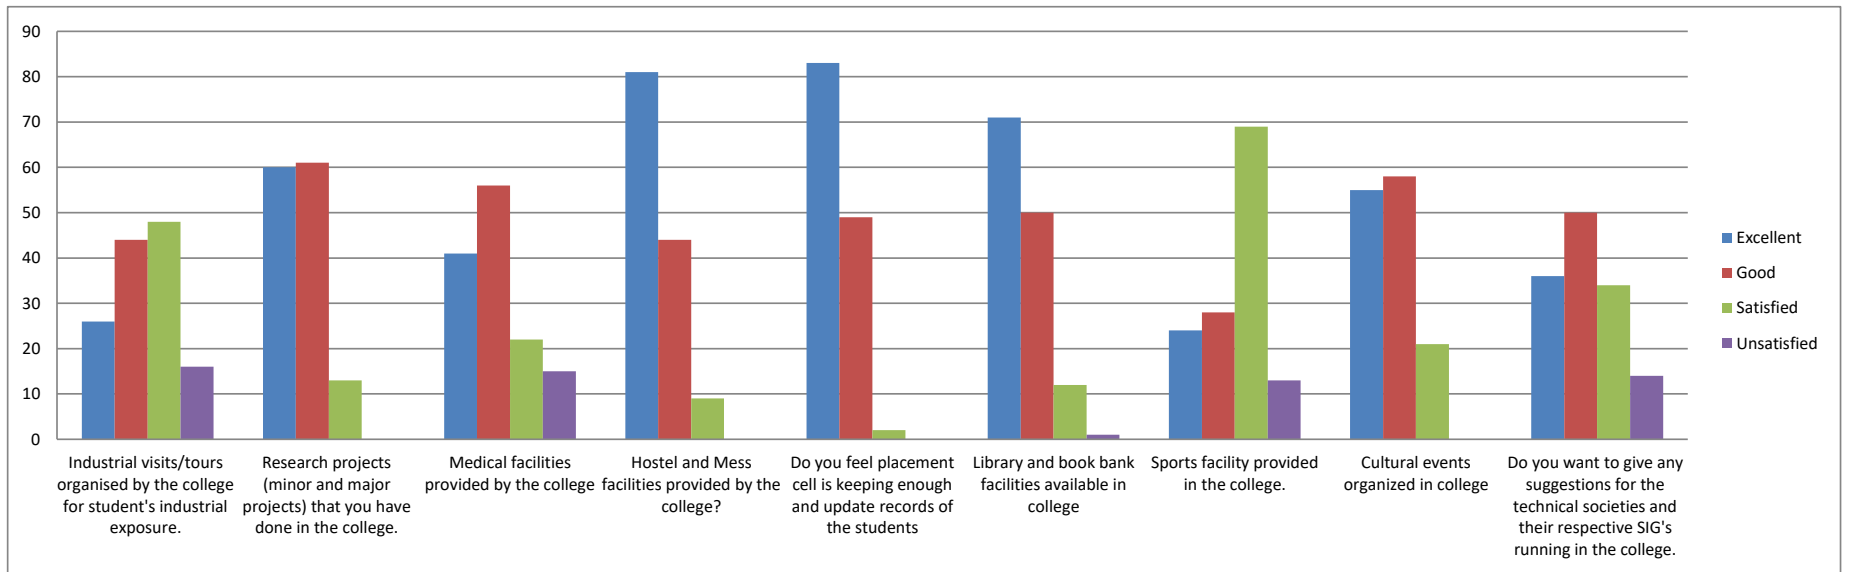

**CSE Department**

**College Feedback Analysis 2016-2020**

	Industrial visits/tours organised by the college for student's industrial exposure.	Research projects (minor and major projects) that you have done in the college.	Medical facilities provided by the college	Hostel and Mess facilities provided by the college?	Do you feel placement cell is keeping enough and update records of the students	Library and book bank facilities available in college	Sports facility provided in the college.	Cultural events organized in college	Do you want to give any suggestions for the technical societies and their respective SIG's running in the college.
Excellent	26	60	41	81	83	71	24	55	36
Good	44	61	56	44	49	50	28	58	50
Satisfied	48	13	22	9	2	12	69	21	34
Unsatisfied	16	0	15	0	0	1	13	0	14

CSE 2nd Shift

College Feedback Analysis

Batch : 2016-2020

	Industrial visits/tours organised by the college for student's industrial exposure	Research projects (minor and major projects) that you have done in the college	Medical facilities provided by the college?	Hostel and mess facilities provided by the college?	Do you feel placement cell is keeping enough and update records of the students?	Library and book-bank facilities available in the college.	Sports facility provided in the college.	Cultural events organized in the college?	Do you want to give any suggestions for the technical societies and their respective SIG's running in the college
Excellent	9	20	8	10	26	25	8	11	12
Good	20	29	24	25	29	27	18	29	29
Satisfied	22	16	14	25	8	9	17	18	17
Unsatisfied	15	1	20	6	3	5	23	8	8