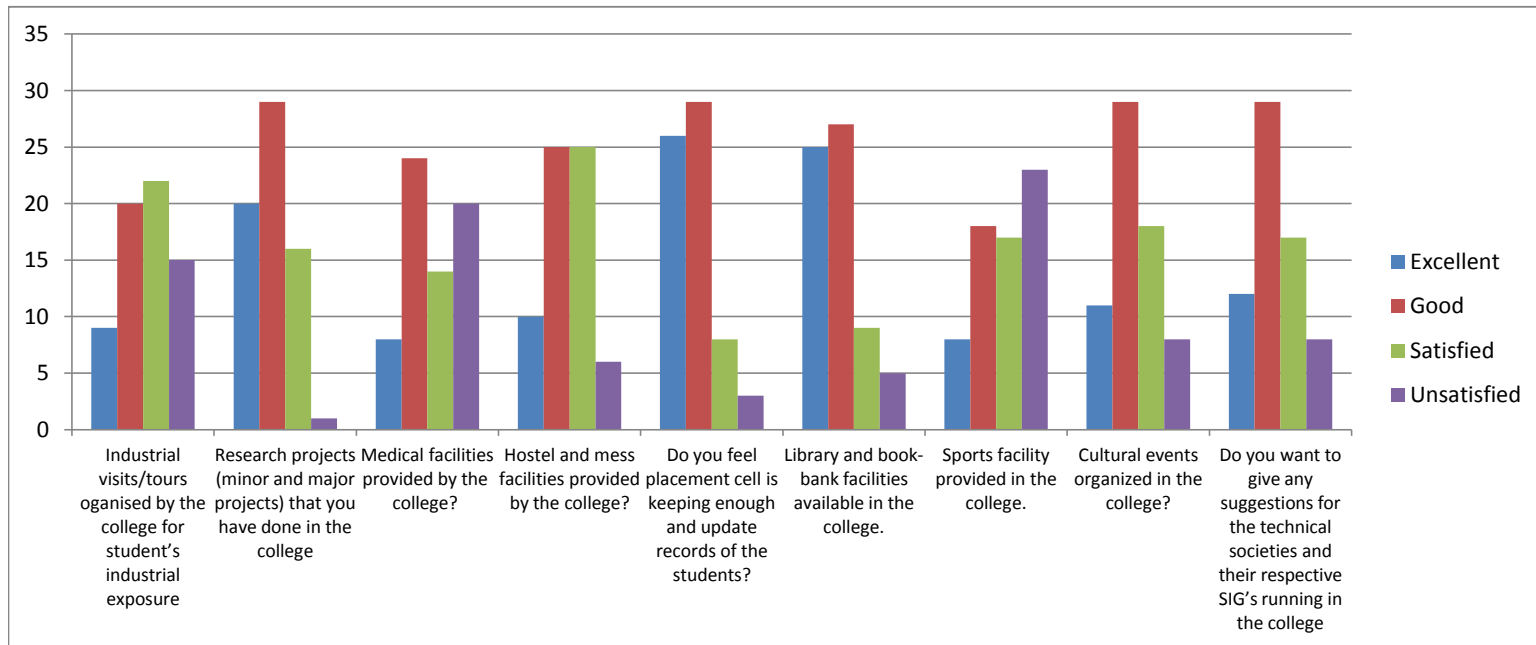

**CSE Department**

**College Feedback Analysis 2016-2020**

	Industrial visits/tours organised by the college for student's industrial exposure.	Research projects (minor and major projects) that you have done in the college.	Medical facilities provided by the college	Hostel and Mess facilities provided by the college?	Do you feel placement cell is keeping enough and update records of the students	Library and book bank facilities available in college	Sports facility provided in the college.	Cultural events organized in college	Do you want to give any suggestions for the technical societies and their respective SIG's running in the college.
Excellent	26	60	41	81	83	71	24	55	36
Good	44	61	56	44	49	50	28	58	50
Satisfied	48	13	22	9	2	12	69	21	34
Unsatisfied	16	0	15	0	0	1	13	0	14

CSE 2nd Shift

College Feedback Analysis

Batch : 2016-2020

	Industrial visits/tours organised by the college for student's industrial exposure	Research projects (minor and major projects) that you have done in the college	Medical facilities provided by the college?	Hostel and mess facilities provided by the college?	Do you feel placement cell is keeping enough and update records of the students?	Library and book-bank facilities available in the college.	Sports facility provided in the college.	Cultural events organized in the college?	Do you want to give any suggestions for the technical societies and their respective SIG's running in the college
Excellent	9	20	8	10	26	25	8	11	12
Good	20	29	24	25	29	27	18	29	29
Satisfied	22	16	14	25	8	9	17	18	17
Unsatisfied	15	1	20	6	3	5	23	8	8