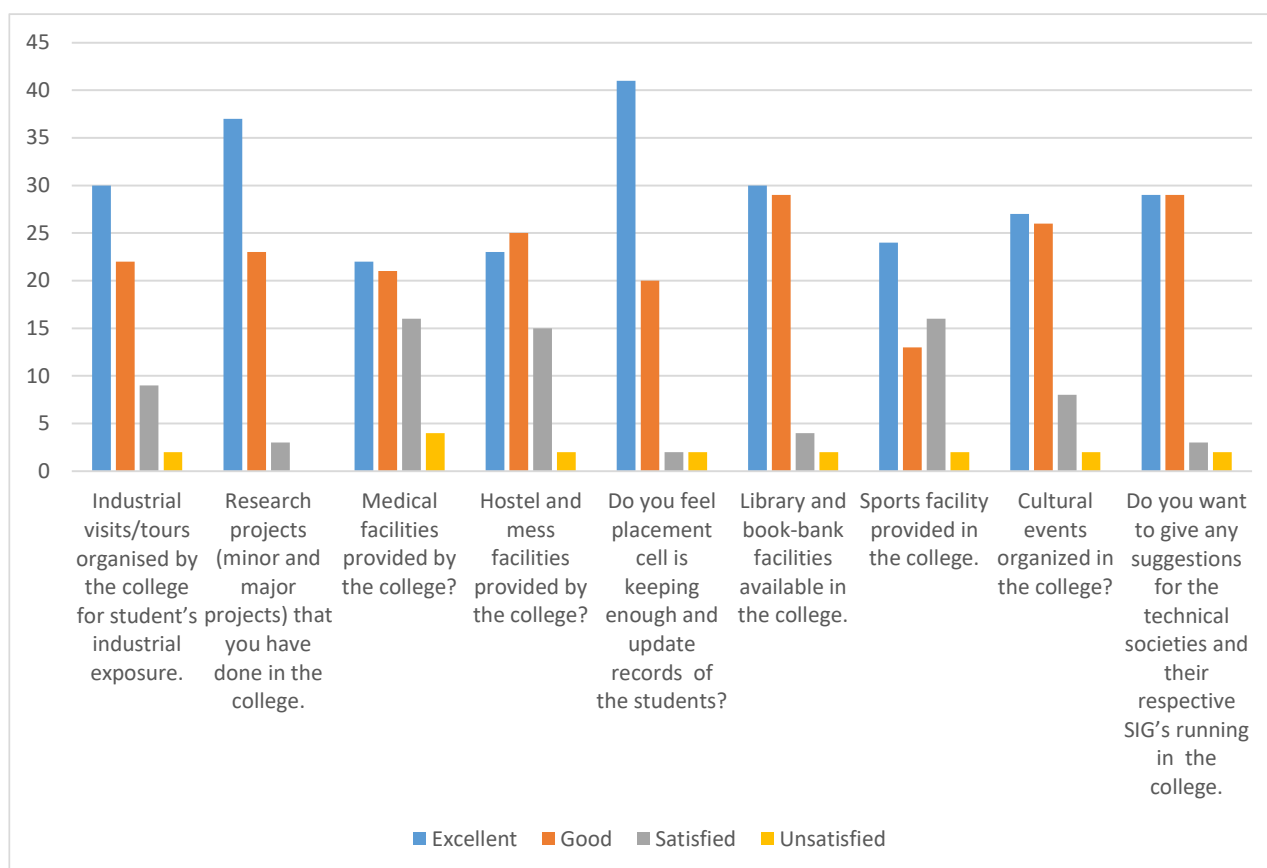

CSE 2nd Shift

College Feedback Analysis

Batch : 2016-2020

	Industrial visits/tours organised by the college for student's industrial exposure	Research projects (minor and major projects) that you have done in the college	Medical facilities provided by the college?	Hostel and mess facilities provided by the college?	Do you feel placement cell is keeping enough and update records of the students?	Library and book-bank facilities available in the college.	Sports facility provided in the college.	Cultural events organized in the college?	Do you want to give any suggestions for the technical societies and their respective SIG's running in the college
Excellent	9	20	8	10	26	25	8	11	12
Good	20	29	24	25	29	27	18	29	29
Satisfied	22	16	14	25	8	9	17	18	17
Unsatisfied	15	1	20	6	3	5	23	8	8

	Industrial visits/tours organised by the college for student's industrial exposure.	Research projects (minor and major projects) that you have done in the college.	Medical facilities provided by the college?	Hostel and mess facilities provided by the college?	Do you feel placement cell is keeping enough and update records of the students?	Library and book-bank facilities available in the college.	Sports facility provided in the college.	Cultural events organized in the college?	Do you want to give any suggestions for the technical societies and their respective SIG's running in the college.
Excellent	30	37	22	23	41	30	24	27	29
Good	22	23	21	25	20	29	13	26	29
Satisfied	9	3	16	15	2	4	16	8	3
Unsatisfied	2	0	4	2	2	2	2	2	2